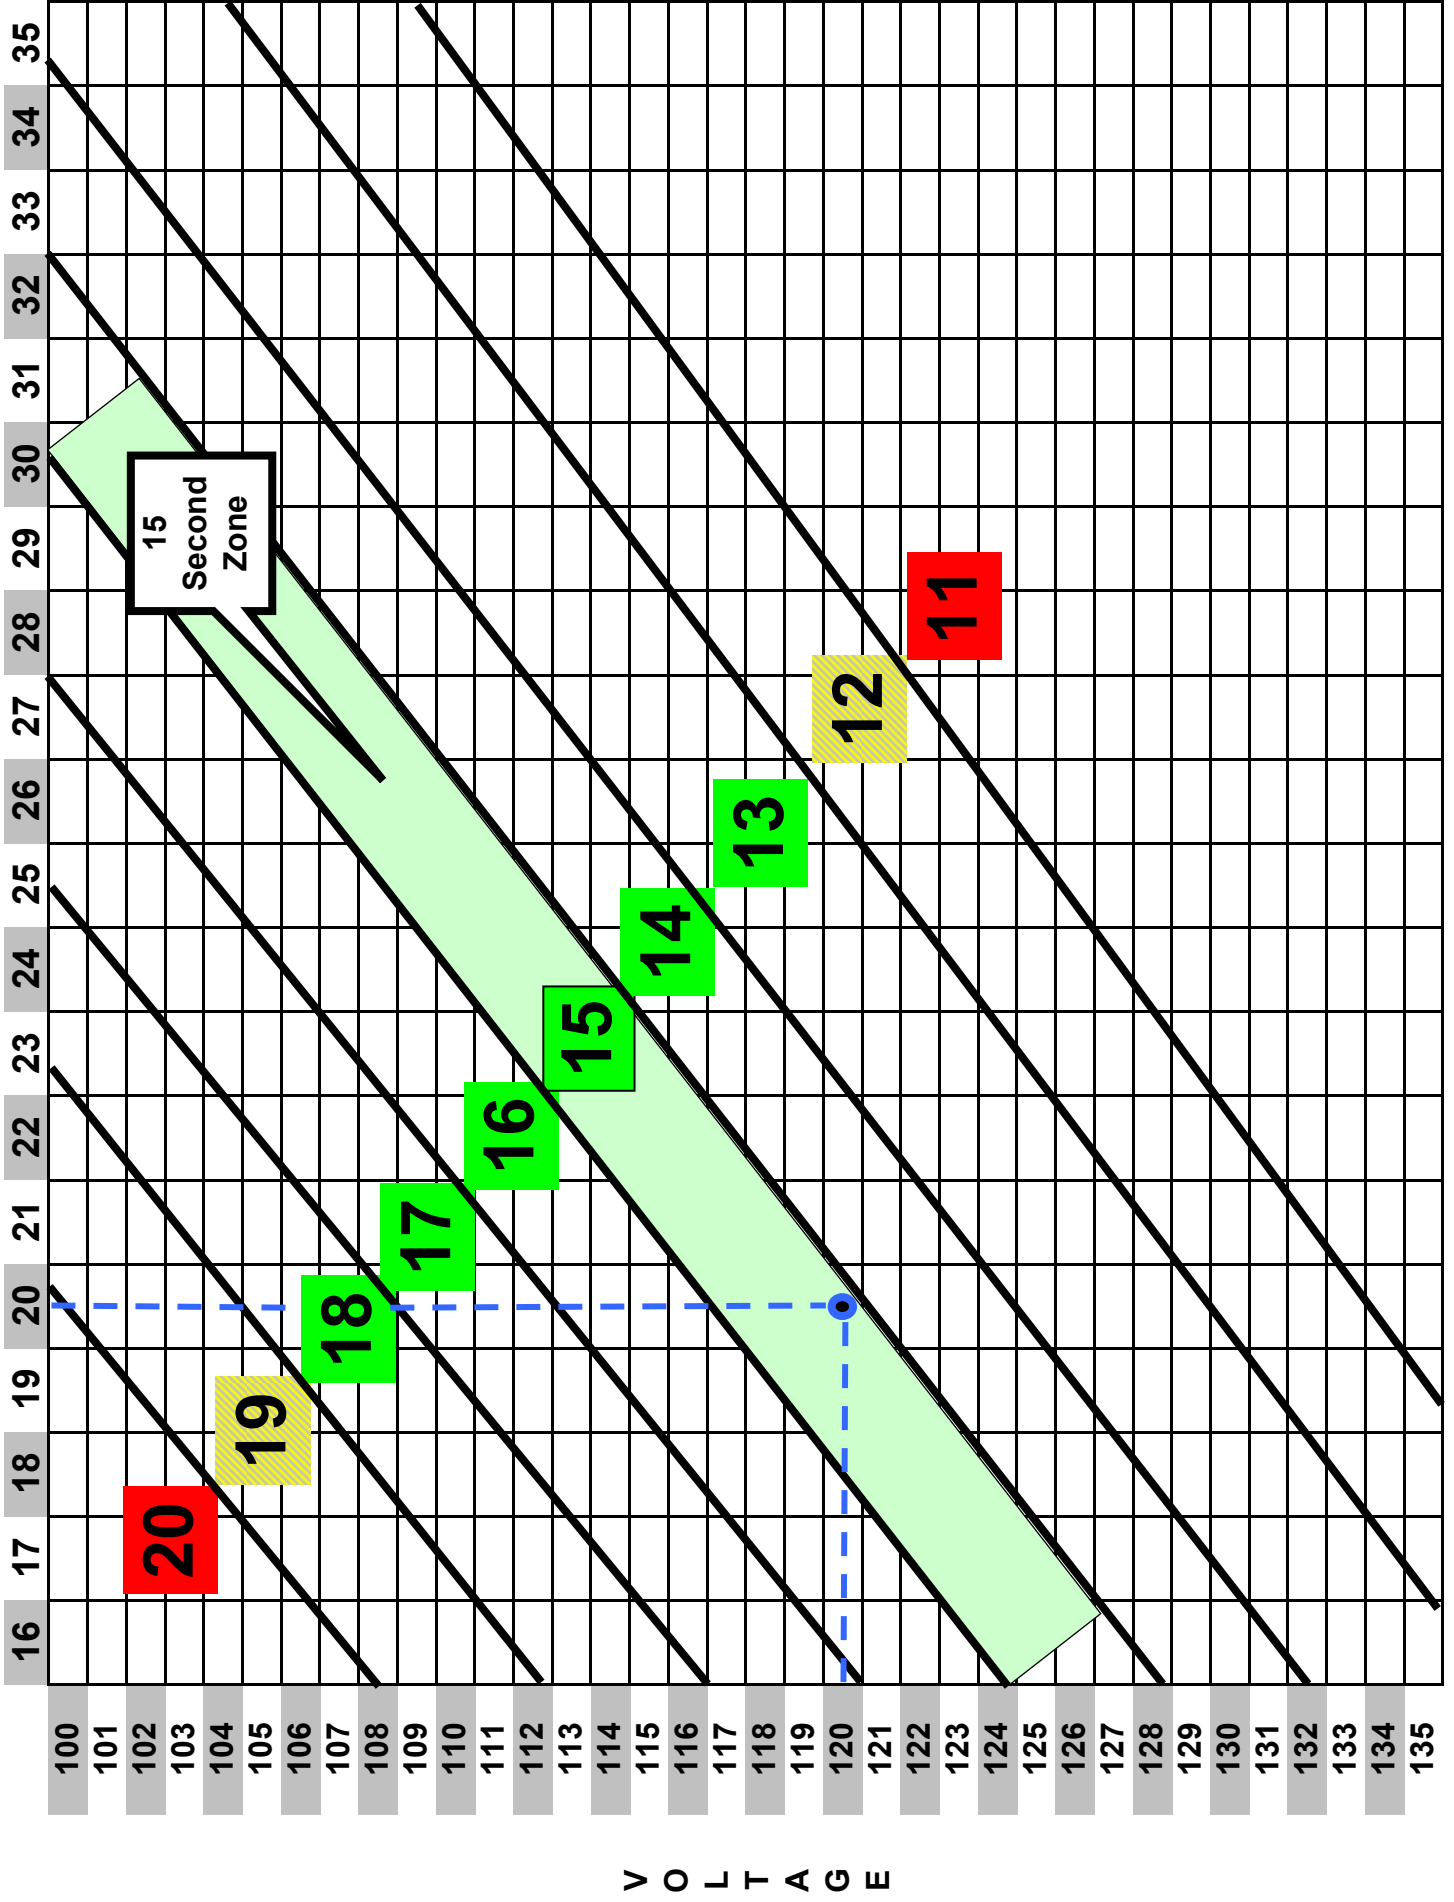

2100/2300/4000/4100/SX/NX Time Settings

TEMPERATURE in Centigrade

V O L T A G E