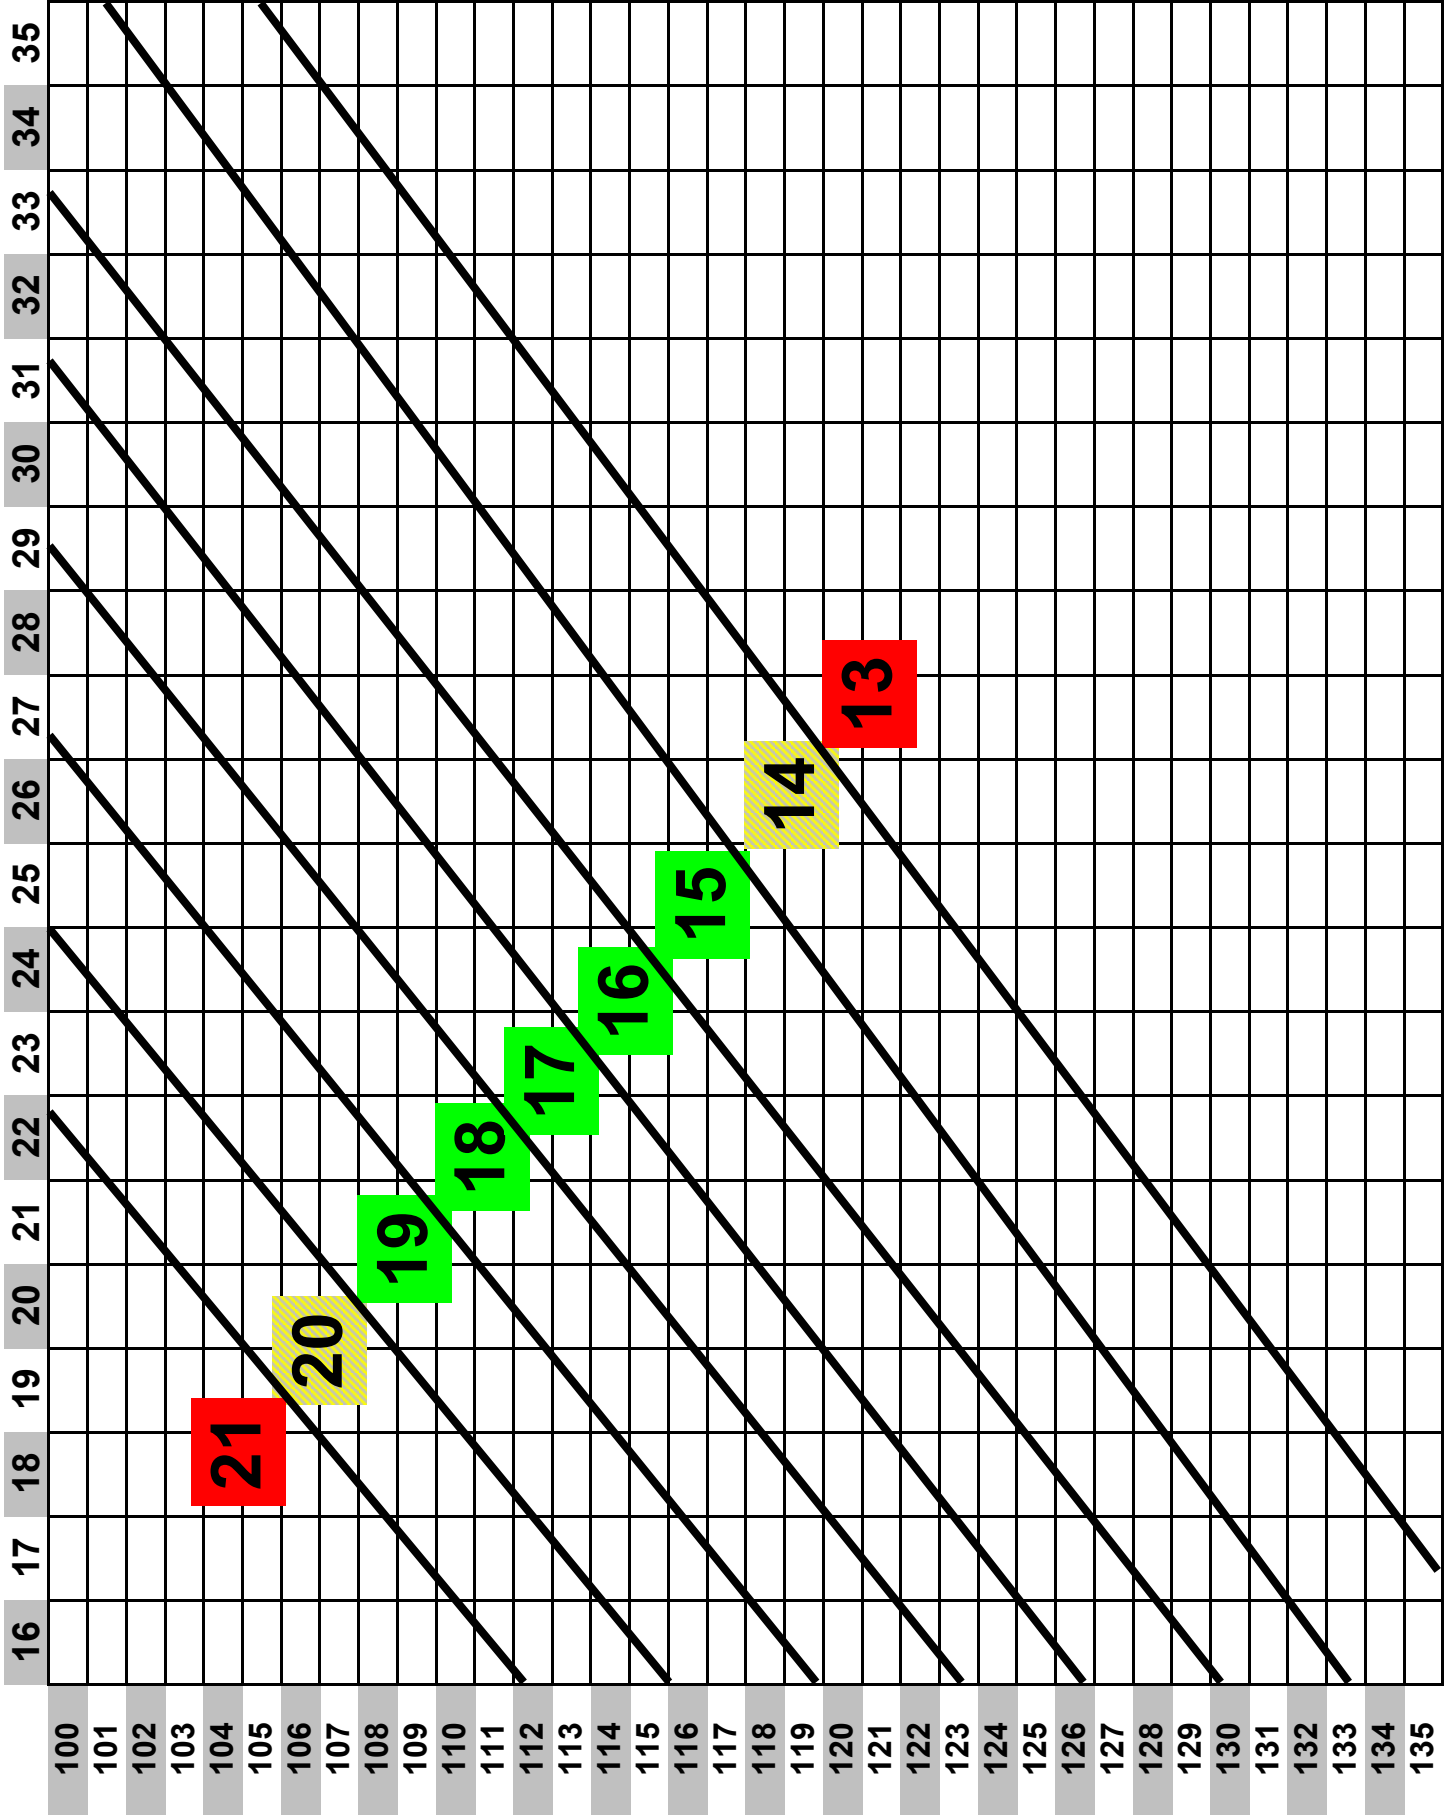

4200/4300/EX Time Settings

TEMPERATURE in Centigrade

V O L T A G E