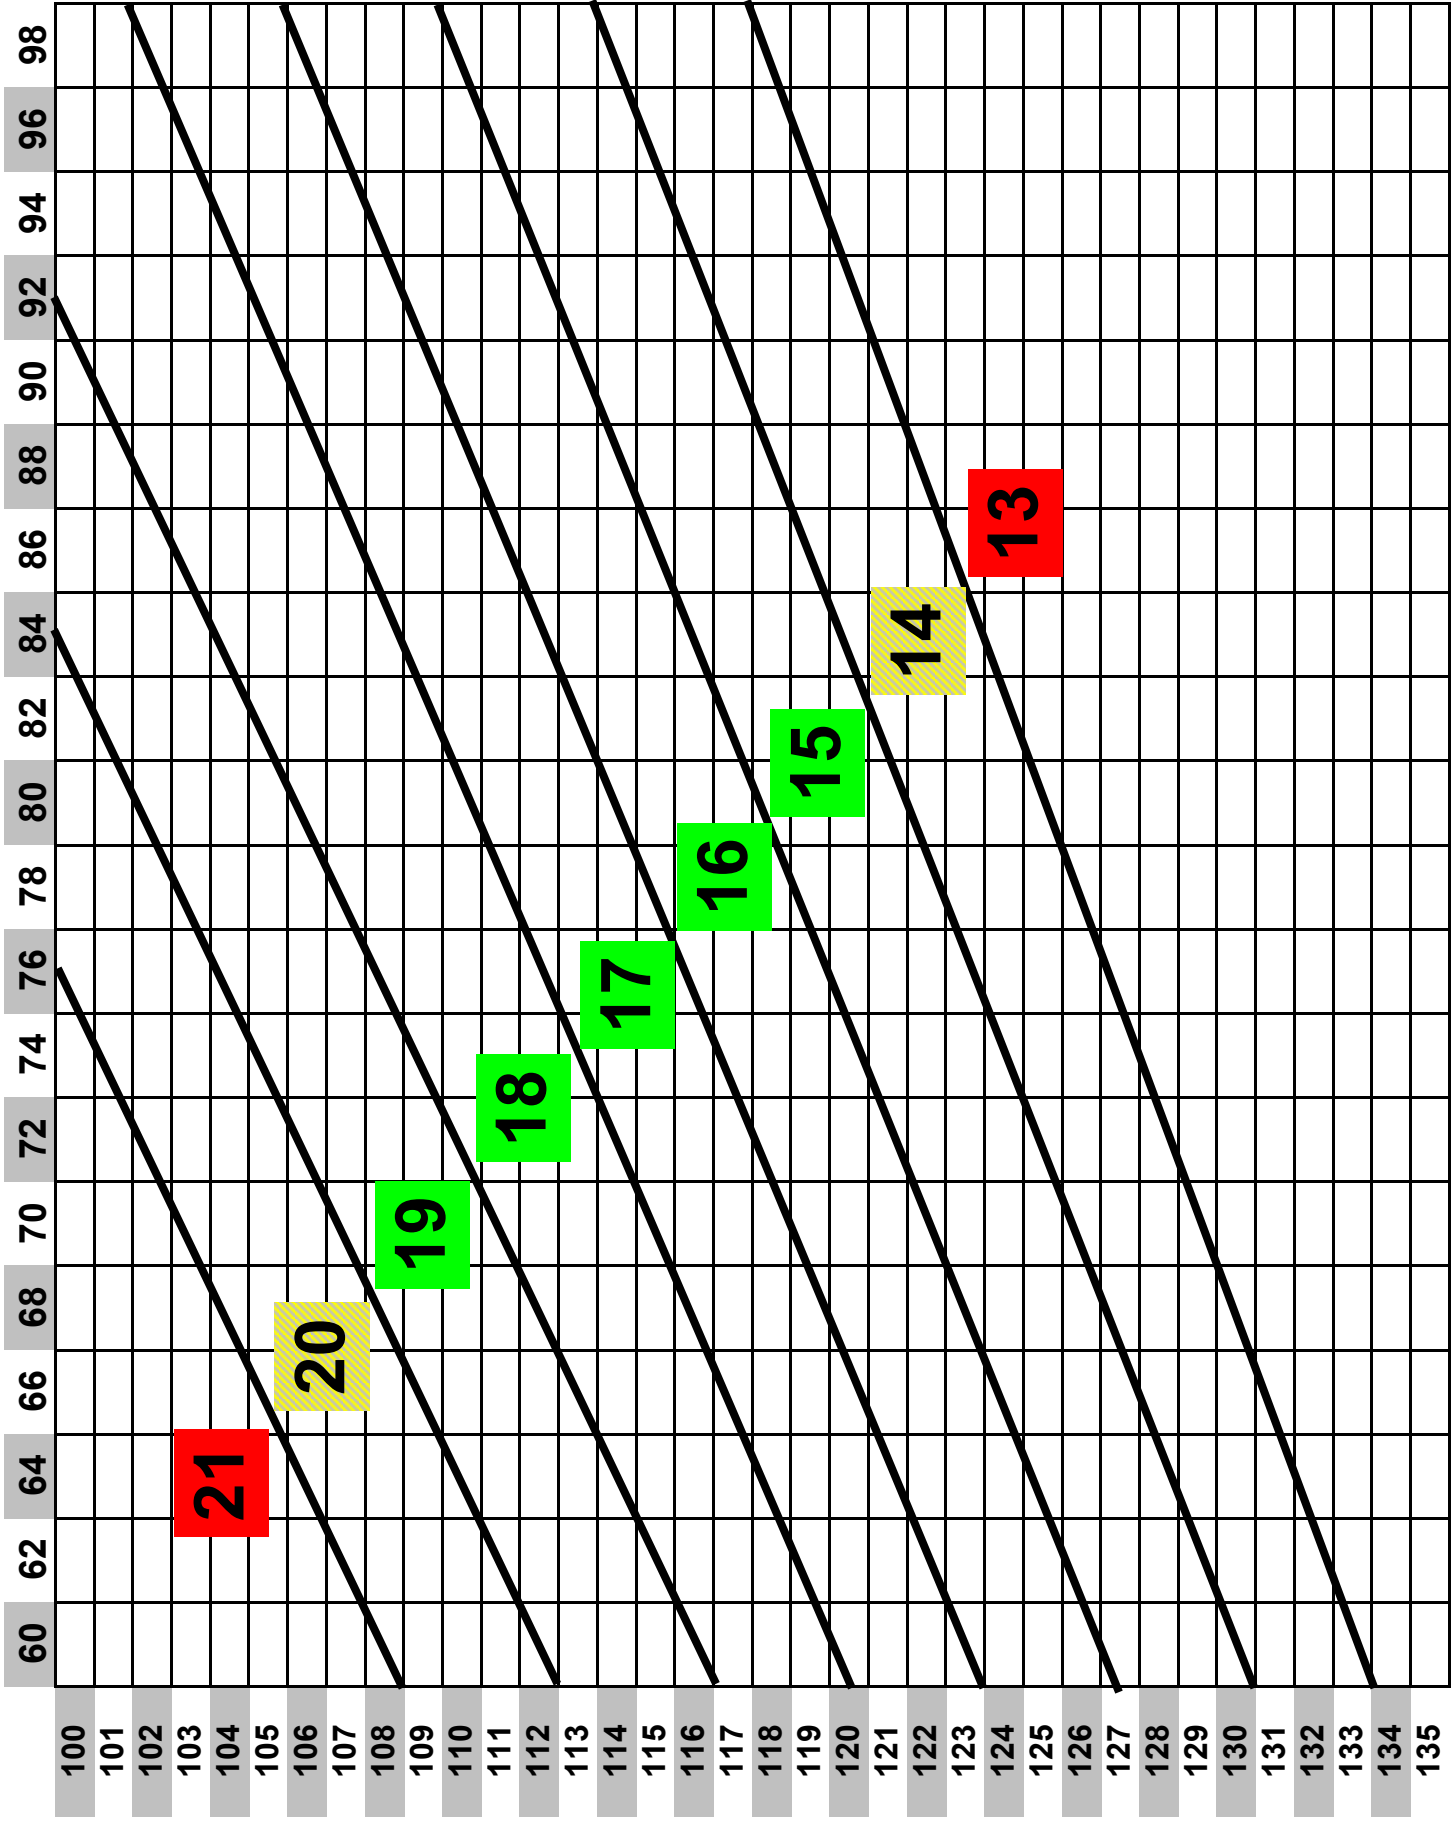

# 4200/4300/EX Time Settings

TEMPERATURE in Fahrenheit

V O L T A G E